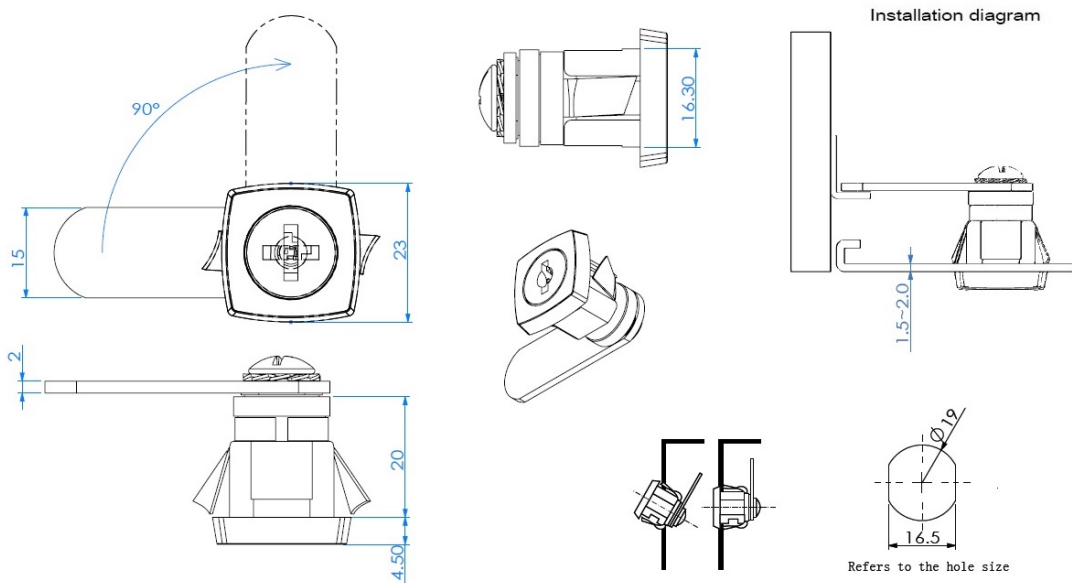

PRODUCT SHEET

Description:

Cam Lock x-44, 90DG, CPL, Str. Cam 27, CK SISO, KA D20, Cam Pre-mounted at 9 O'clock (left hand side) Spring Clip ALSO, at 9 O'clock

Item number:

14.08.076-1

Units	Box	Carton	HS Code	Barcode
Pcs.	36	360	8301300000	
				5704866045063

SISO A/S

Mileparken 11
DK-2740 Skovlunde
Denmark
VAT: DK 24786013

Phone +45 45 830 900

www.siso.dk
siso@siso.dk

Danske Bank
Nytorv Branch
Copenhagen
SWIFT: DABADKKK

Account no.
4180 3112 112936
IBAN Account
DK7230003112112936